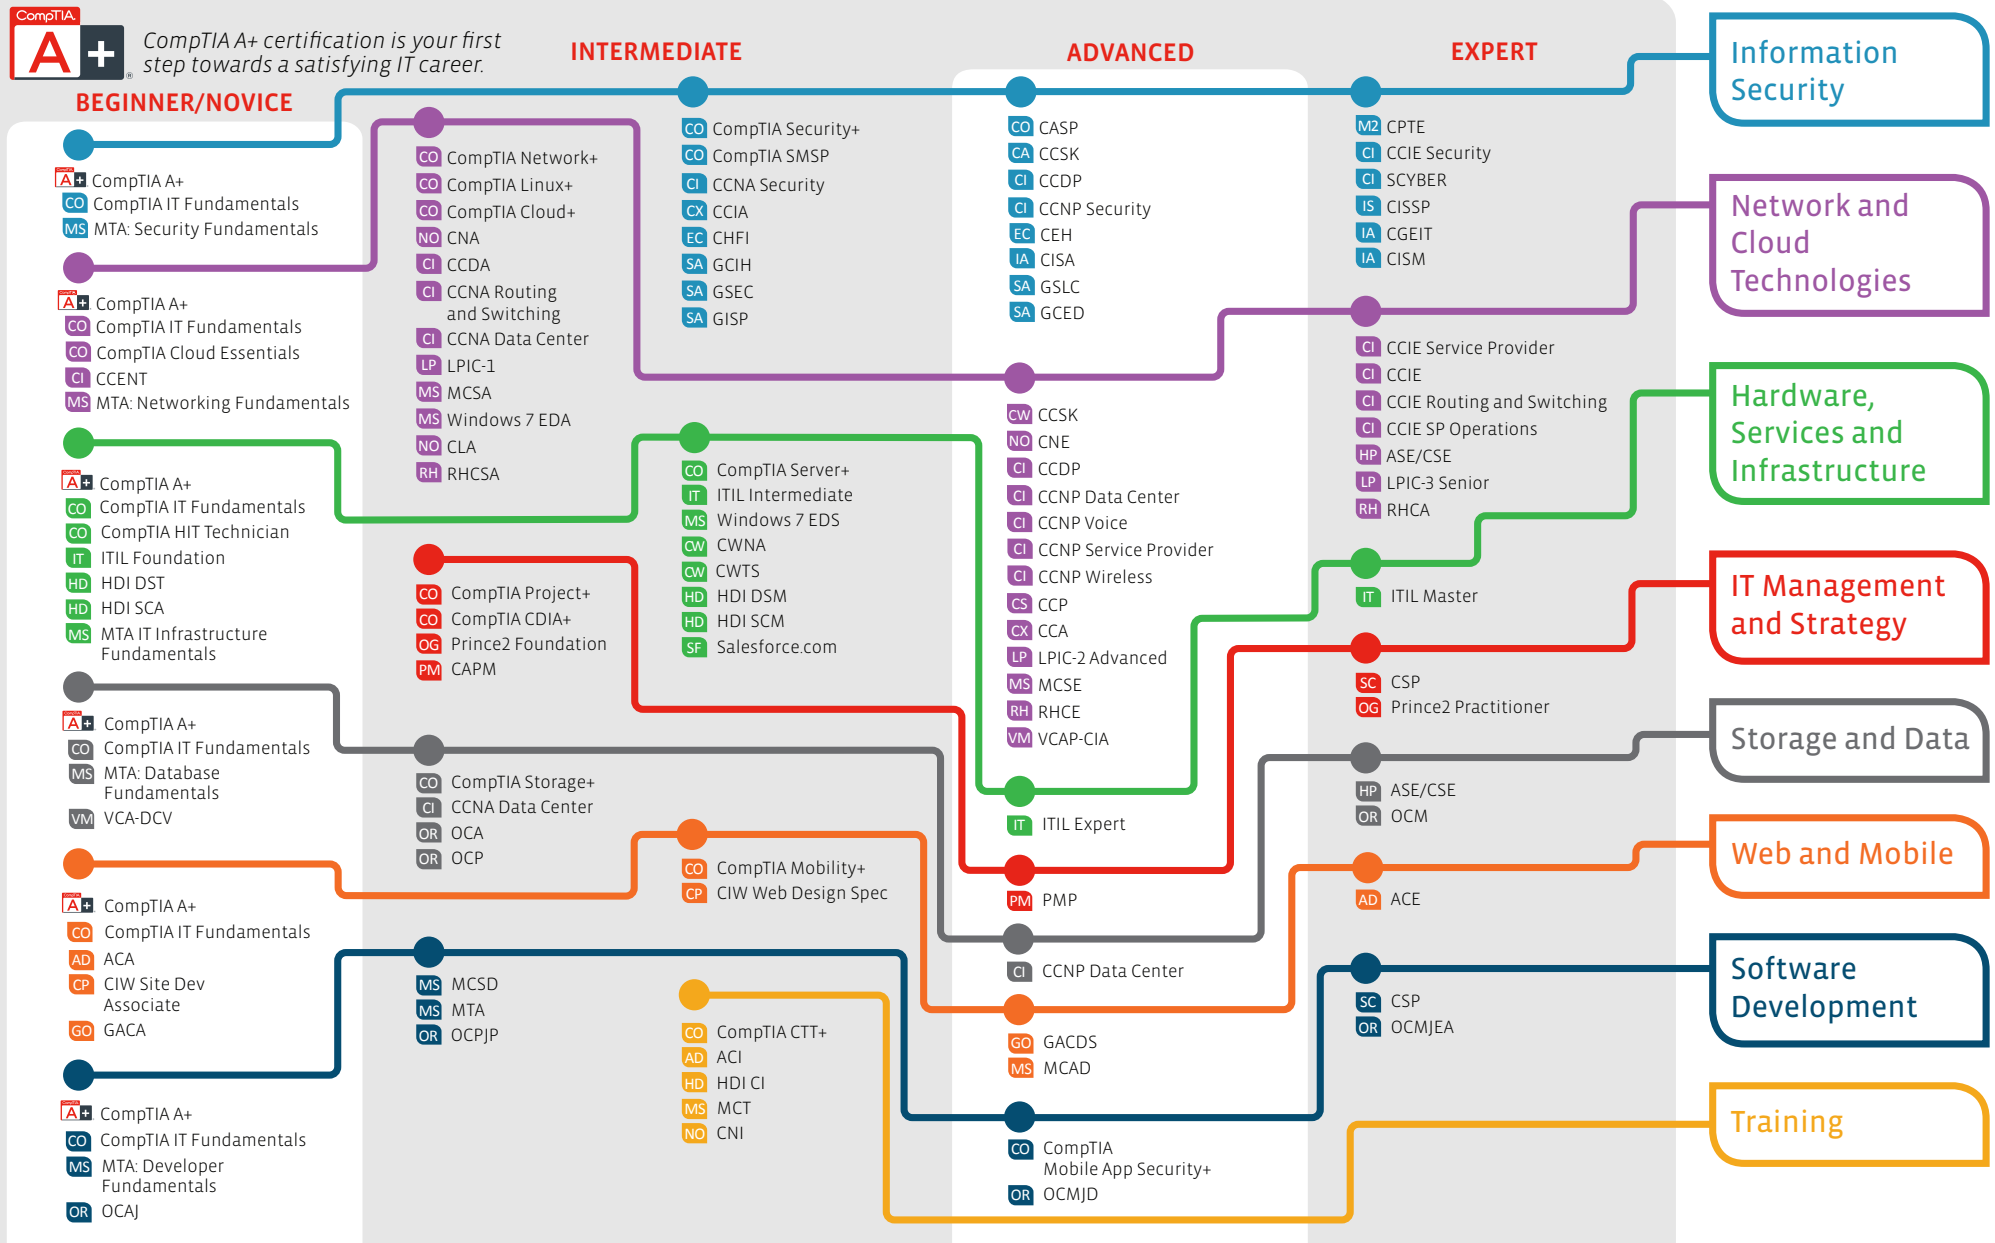

RHCA: Red Hat Certified Architect

SA SANS

INTERMEDIATE

GCIH: GIAC Certified Incident Handler

GISP: GIAC Information Security Professional

GSEC: GIAC Security Essentials

SC Scrum Alliance

EXPERT

CSP: Certified Scrum Professional

SF Salesforce.com

INTERMEDIATE

SALESFORCE.COM: Salesforce.com Certified Administrator

VM VMWare

BEGINNER/NOVICE

VCA-DCV: VMWare Certified Associate - Data Center Virtualization

ADVANCED

VCAP-CIA: VMWare Certified Advanced Professional - Cloud Infrastructure Administration

CompTIA®

IT Certification Roadmap

Explore the possibilities with the CompTIA Interactive IT Roadmap at: CompTIA.org/CertsRoadmap

Certifications validate expertise in your chosen career.

CO CompTIA Certifications

BEGINNER/NOVICE

CompTIA A+
CompTIA Cloud Essentials
CompTIA HIT Technician: Healthcare IT Technician
CompTIA IT Fundamentals