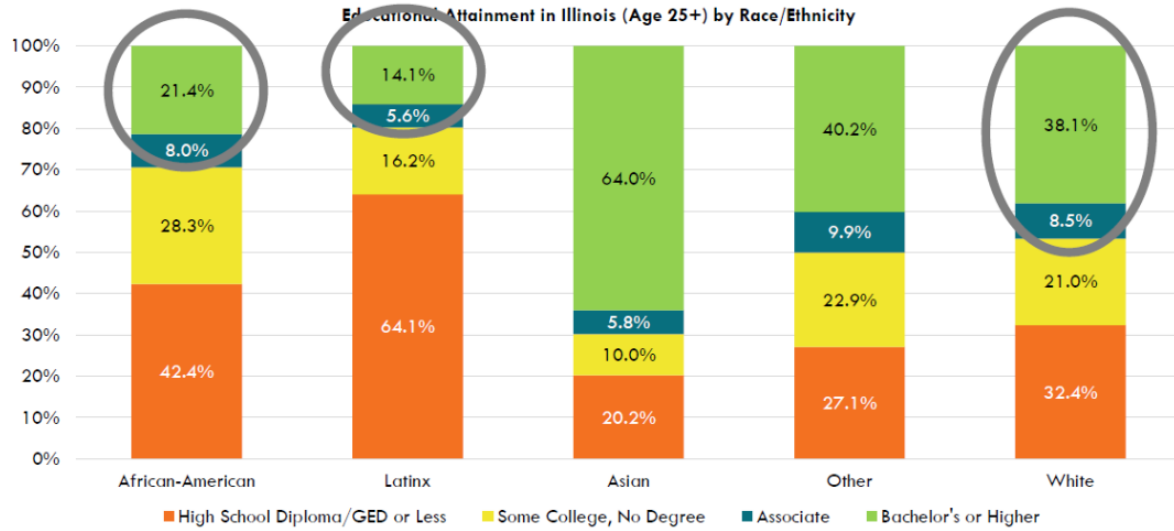

Large attainment gaps between White and African American, Latinx adults

Source: 2018 American Community Survey IPUMS 5-Year Estimates

6

Figure 3: Illinois Education Inequities among adults (age 25 or older). Source: https://www.ibhe.org/pdf/IBHE_Equity_Update_ppt.pdf