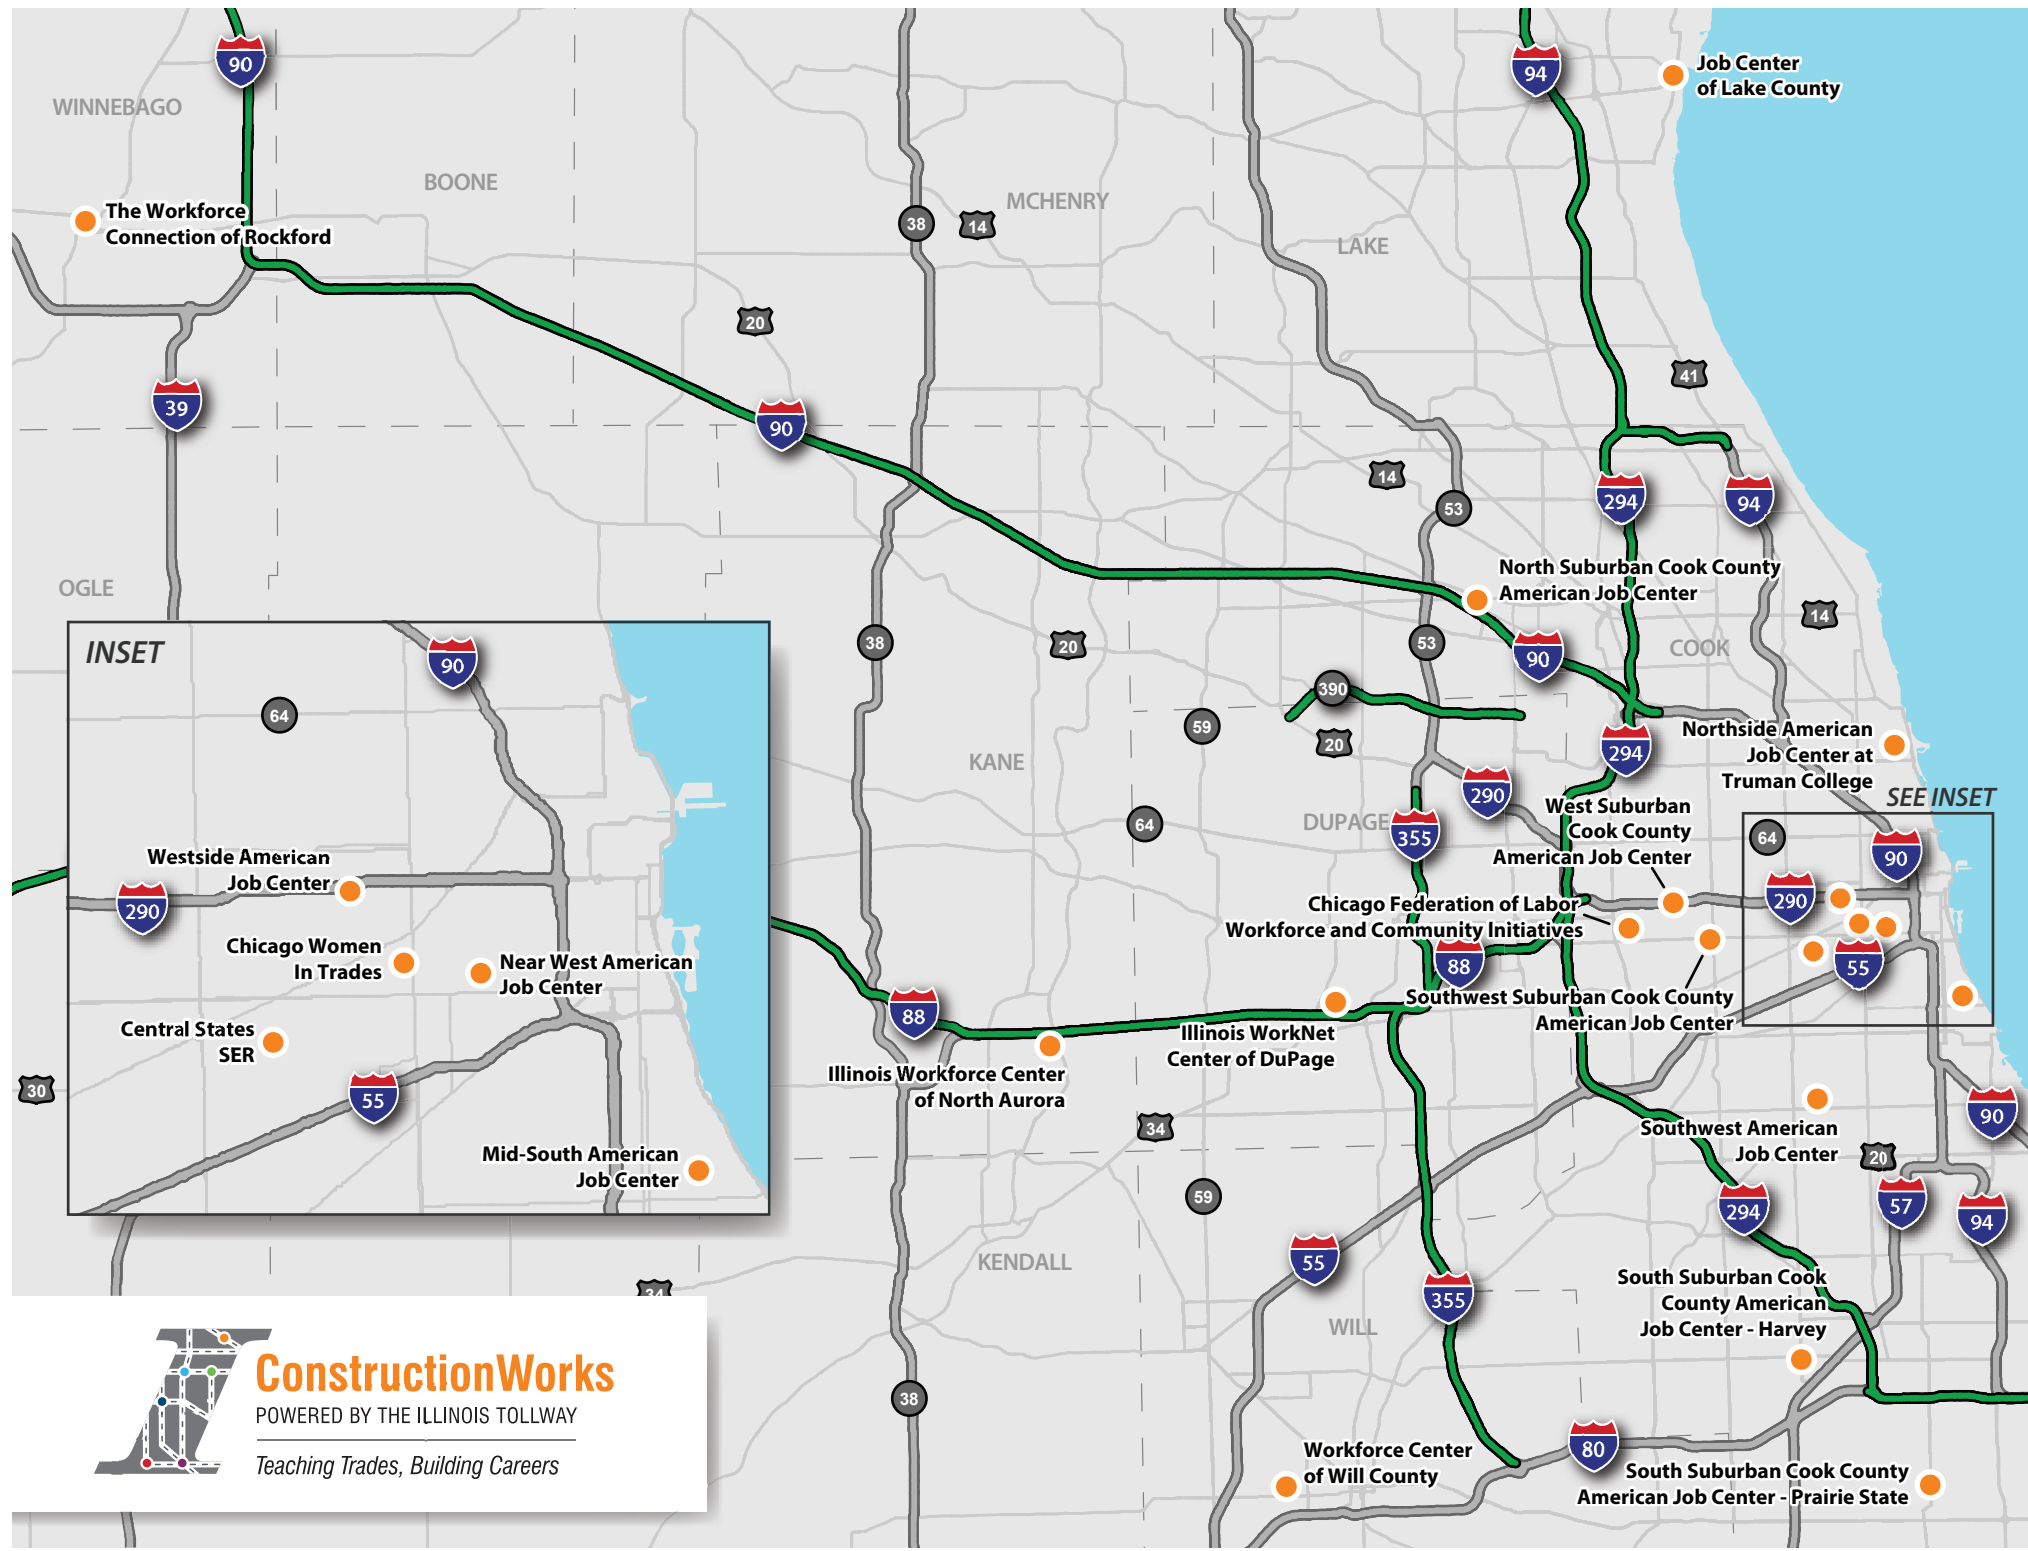

Central States SER	3948 W. 26th Street, Suite 213 Chicago, IL 60623	(773) 542-9030
Chicago Federation of Labor Workforce and Community Initiative	9930 Derby Lane, Suite 203 Westchester, IL 60154	(708) 344-3539
Chicago Women in Trades	2444 W. 16th Street, Suite 3E Chicago, IL 60608	(312) 942-1444
The Workforce Connection of Rockford	303 N. Main Street Rockford, IL 61101	(815) 395-0535
Illinois Workforce Center of North Aurora	2 Smoketree Plaza North Aurora, IL 60542	(630) 844-8765
Illinois workNet Center of DuPage	2525 Cabot Drive, Suite 302 Lisle, IL 60532	(630) 955-2030
Job Center of Lake County	1 N. Genesee Street, 1st Floor Waukegan, IL 60085	(847) 377-3450
Mid-South American Job Center	4314 S. Cottage Grove Avenue, 2nd Floor Chicago, IL 60653	(773) 538-5627
Near West American Job Center	1700 W. 18th Street Chicago, IL 60608	(312) 994-8300
North Suburban Cook County American Job Center	723 W. Algonquin Road Arlington Heights, IL 60005	(847) 437-9424
Northside American Job Center at Truman College	1145 W. Wilson Avenue, Suite 1917 Chicago IL 60640	(773) 334-4747
South Suburban Cook County American Job Center	Harvey IDES Office 16845 S Halsted Street Harvey, IL 60426	(708) 589-7375
South Suburban Cook County American Job Center at Prairie State College	202 S. Halsted ATOC Building, Suite 148 Chicago Heights, IL 60411	(708) 709-7975
Southwest American Job Center at Daley College	7500 S. Pulaski Rd., Building 100 Chicago, IL 60652	(773) 884-7000
Southwest Suburban Cook County American Job Center	7222 W. Cermak Road, Suite 301 North Riverside, IL 60804	(708) 222-3100
West Suburban Cook County American Job Center	1701 S. 1st Avenue, Suite 10 Maywood, IL 60153	(708) 223-2652
Westside American Job Center	605 S. Albany Avenue Chicago, IL 60612	(773) 722-3885
Workforce Center of Will County	2400 Glenwood Avenue, Suite 100 Joliet, IL 60435	(815) 727-4444

ConstructionWorks
POWERED BY THE ILLINOIS TOLLWAY
Teaching Trades, Building Careers