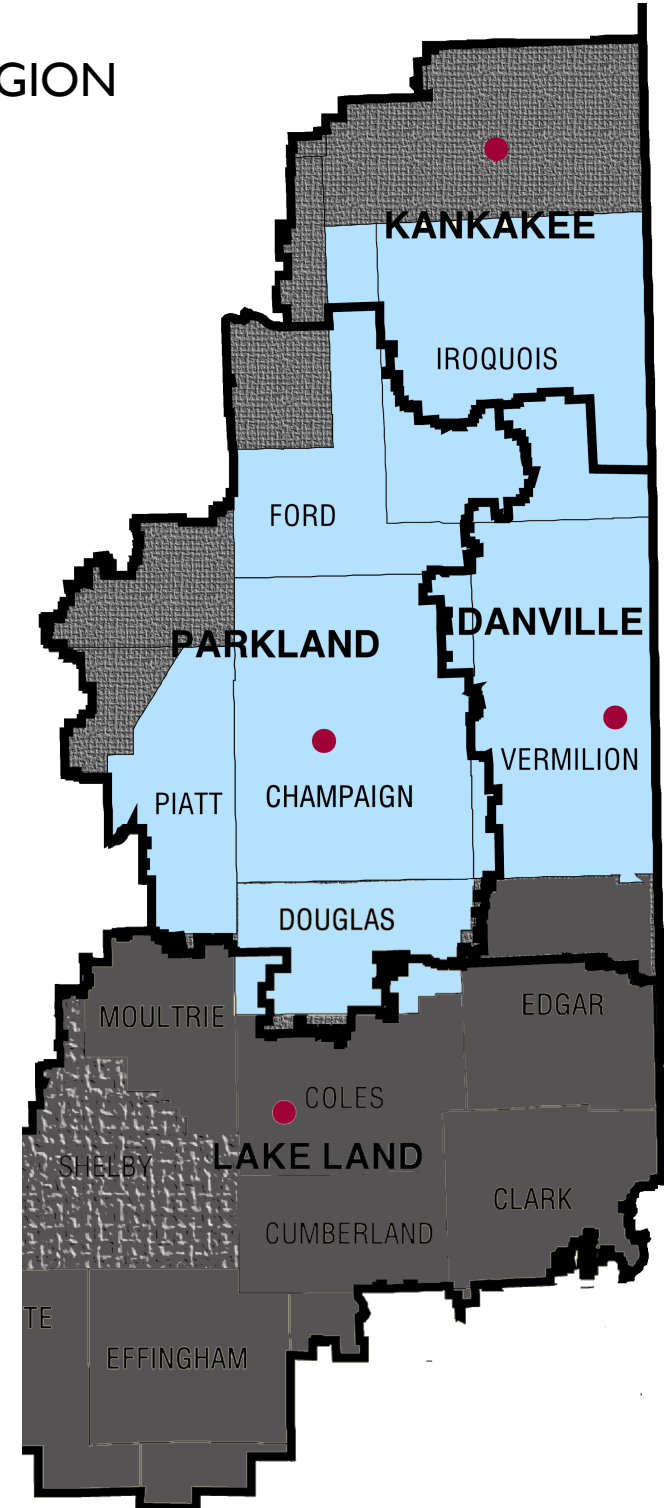

# EAST CENTRAL ECONOMIC DEVELOPMENT REGION

East Central EDR Counties	2016 Population Estimates	Percent of EDR Population
Champaign	206,420	56.6%
Douglas	19,770	5.4%
Ford	13,758	3.8%
Iroquois	28,814	7.9%
Piatt	16,469	4.5%
Vermilion	79,613	21.8%
<b>Total Population</b>	<b>364,844</b>	

East Central EDR Population Centers	2016 Population Estimates	Percent of EDR Population
Champaign	84,672	23.2%
Urbana	41,941	11.5%
Danville	32,030	8.8%
Rantoul	13,238	3.6%
Hoopeston	5,245	1.4%
Watseka	5,318	1.5%