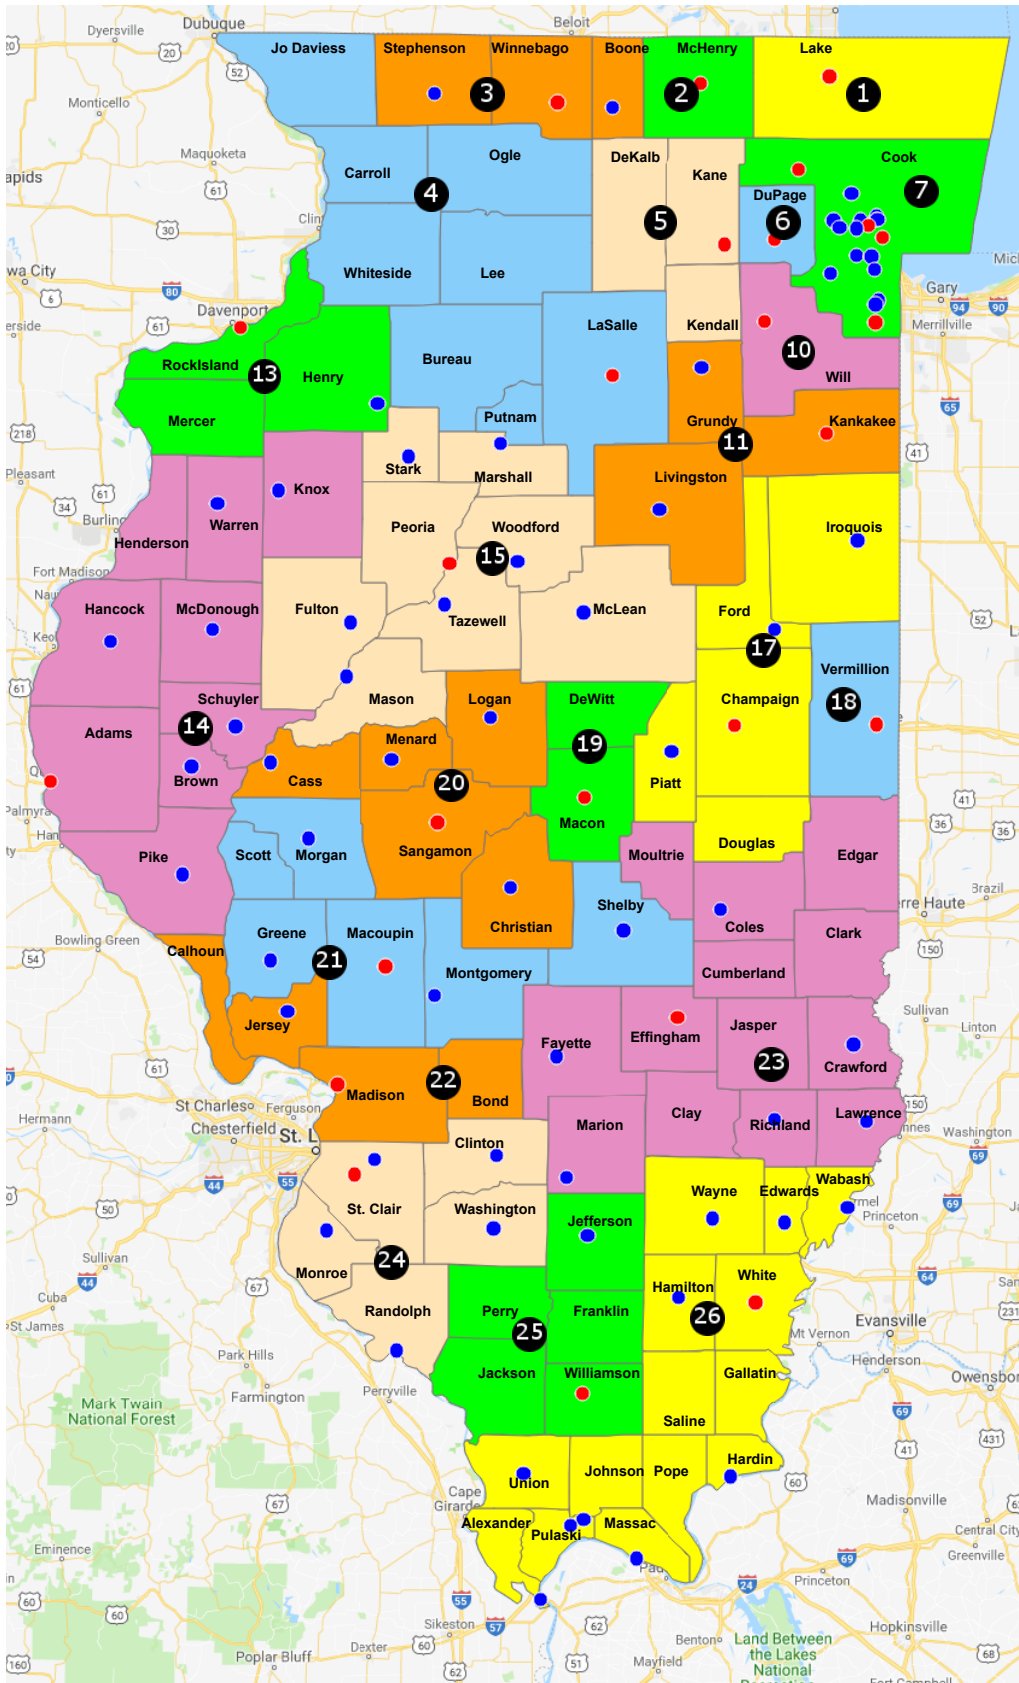

Local Workforce Innovation Area (LWIA) Map of Illinois workNet Centers and Affiliates

- 25 Illinois workNet Center(s)
- 67 Affiliate Illinois workNet Center(s)