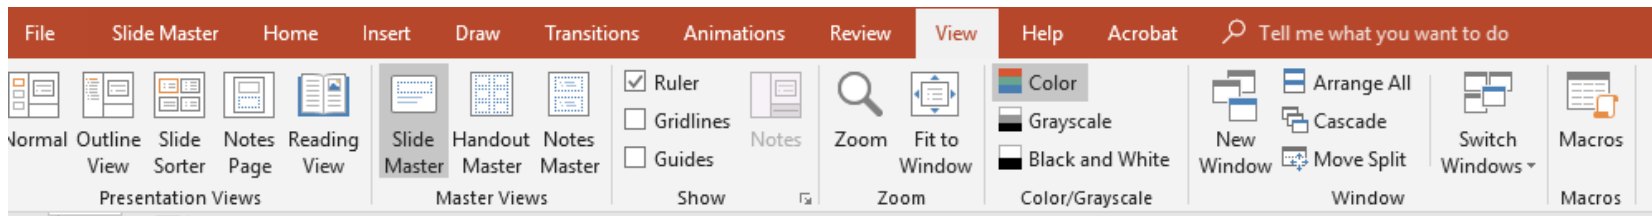

# USING THE ILLINOIS WORKNET POWER POINT

This power point template contains 27 different slides to select from using the **New Slides** button located in the **Home** Tab.

When creating a power point you can modify the existing slides below with your content or delete out all the slides below and start from scratch using the New Slides button. The slides below contains icons, shapes, logos, and disclaimers that can be used in the power point.

- Shapes & Logo – Side 2 & various other slides
- Icons 54-58
- Disclaimer – 60

You will notice some slides have content that is not editable, such as the Careers, Wages & Trends in the bottom left corner of this slide. All content can be edited. To edit the content select **View** from the header bar, then select **Slide Master**. From here you can edit the content that is not editable when in the normal view.