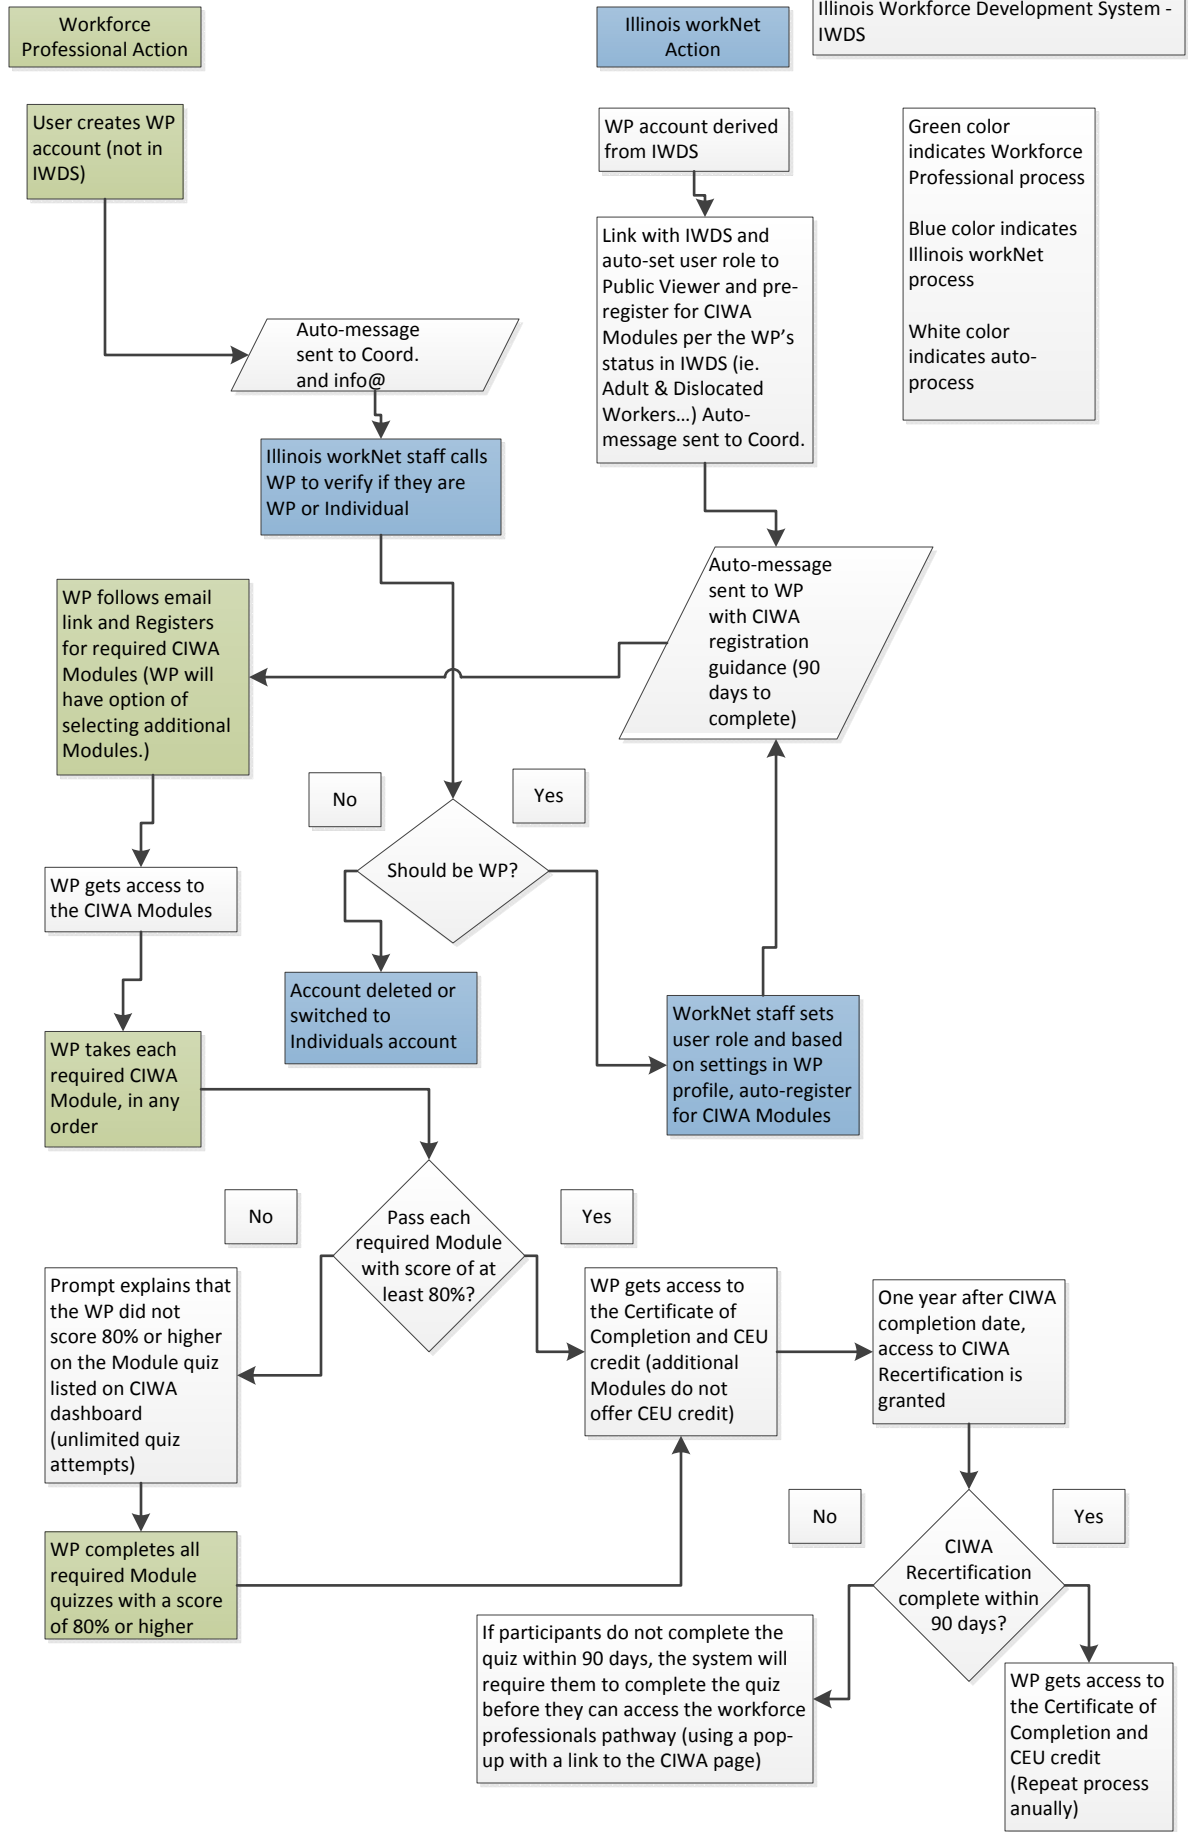

Legend:  
 Certified Illinois workNet Advisor - CIWA  
 Workforce Professional – WP  
 LWIA Coordinator – Coord.  
 Workforce Professionals Pathway – WPP  
 Illinois Workforce Development System - IWDS

Green color indicates Workforce Professional process  
 Blue color indicates Illinois workNet process  
 White color indicates auto-process